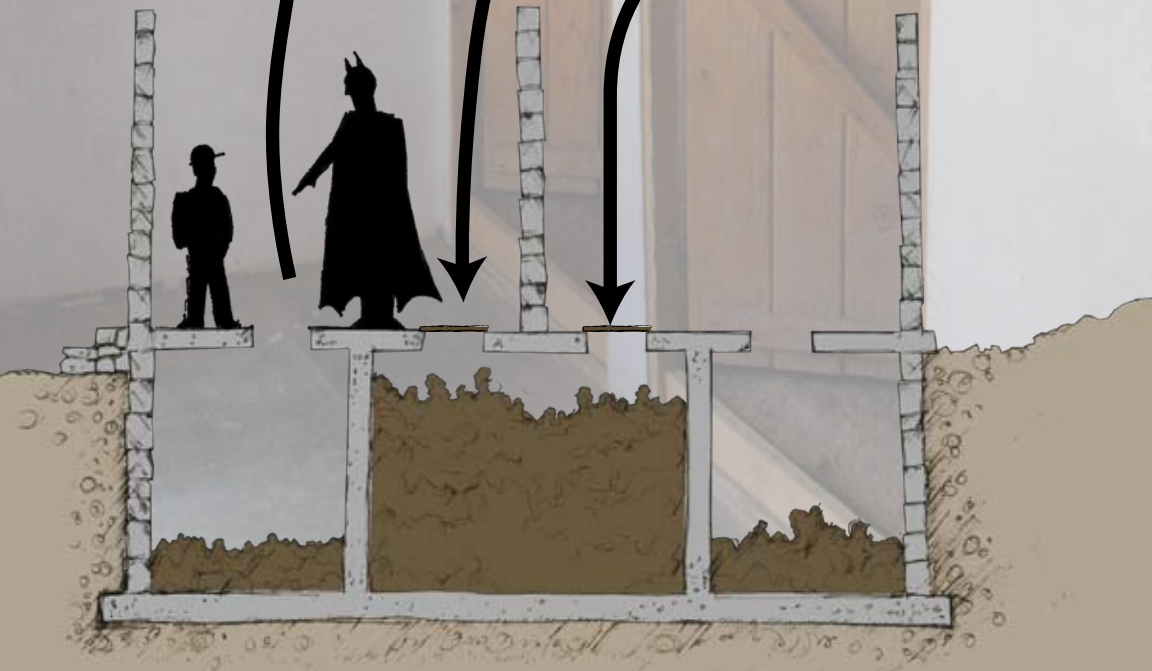

Don't wait up Alfred

Batman makes quick work of the mighty Himalays in the Batwing.

The composting toilets are a delicate balance of pathogens which is any bacteria or virus that can harm humans, and the technology that is attempting to destroy the pathogens. When you put new waste in the system you start the cycle over.

As the open side fills the closed side will decompose. Bot sides should never be open at the same time.

One side of the toilet must stay closed for six months for the waste to decompose completely so it can be used as soil.